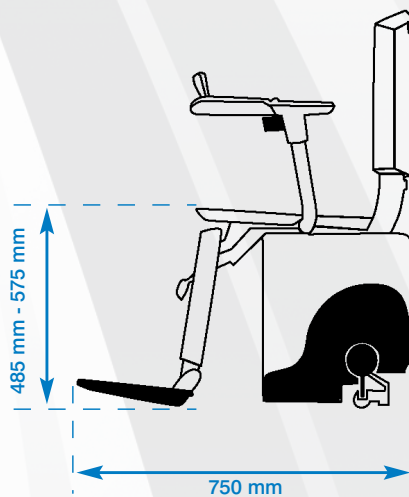

EXCELLENCE

The Flow rail: Engineering & Design Excellence.
The Flow chair rides on a single rail system on either side of your staircase.

The rail has been specially designed to stay very close to the edge of your staircase to maximize free space, as can be seen in the main image. The rail is only 8cm in diameter and four rail colours are available to ensure a pleasing match to your décor.

New Zero Protrusion Vertical Rail

Where there is zero available space for a rail at the bottom, Flow can be installed with a rail that finishes on the first step.

Rail Option 4:

180° Parking Curve

Flow is equally at home on the inside of the staircase which also enables a neat parking curve to be placed at the bottom of the stairs.

Effortless fold away in 1 easy step

Vinyl Upholstery

Fabric Upholstery

Rail Colours

Chair Dimensions

FRONT - Unfolded

SIDE - Unfolded

SIDE - Folded