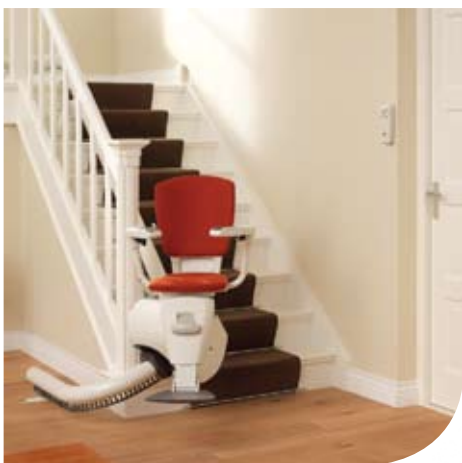

EXCELLENCE

The Flow rail: Engineering & Design Excellence.
The Flow chair rides on a single rail system on either side of your staircase.

The rail has been specially designed to stay very close to the edge of your staircase to maximize free space, as can be seen in the main image. The rail is only 8cm in diameter and four rail colours are available to ensure a pleasing match to your décor.

New Zero Protrusion Vertical Rail

Where there is zero available space for a rail at the bottom, Flow can be installed with a rail that finishes on the first step.

Rail Option 4:

180° Parking Curve

Flow is equally at home on the inside of the staircase which also enables a neat parking curve to be placed at the bottom of the stairs.

SPECIAL FEATURES

Choice of three, simple to use, arm mounted joysticks (*as standard*)

Ergonomic rocker switch (*optional*)

Wall mounted call and send controls deliver Flow to you by remote control

The comfort and added security of wrap-around arms