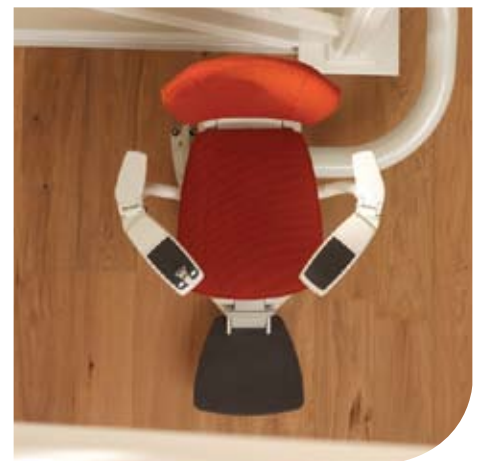

To maximize floor space at the top and bottom of your staircase, the Flow rail can be extended to park the lift around the corner, as can be seen from the photographs. All of these features combine to make Flow a discreet addition to your home.

VERSATILITY

The unique versatility of Flow helps you get on and off the chair. Flow is available with either a manual or automatic power swivel option.

Where staircase width is a challenge, the 'Advanced Ride Monitoring System' of the powered swivel feature turns the chair and footrest to travel past the narrowest staircase sections. This is an exclusive feature of Flow and ensures that Flow is flexible on staircases as narrow as 61cm.

EXCELLENCE

The Flow rail: Engineering & Design Excellence.
The Flow chair rides on a single rail system on either side of your staircase.

The rail has been specially designed to stay very close to the edge of your staircase to maximize free space, as can be seen in the main image. The rail is only 8cm in diameter and four rail colours are available to ensure a pleasing match to your décor.

The special 'drop nose' rail option is an added space saving feature if there should be an obstruction such as a door at the foot of your stairs. Whether the stairs have multiple landings or unusual shapes, Flow can be custom-crafted to fit virtually any staircase shape.