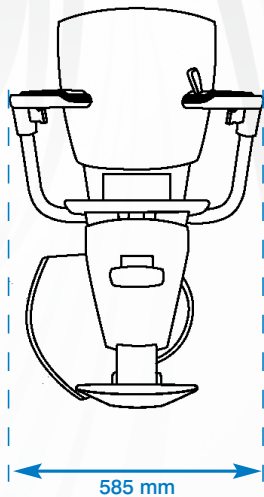

New Zero Protrusion Vertical Rail

Where there is zero available space for a rail at the bottom, Flow can be installed with a rail that finishes on the first step.

Rail Option 4:

180° Parking Curve

Flow is equally at home on the inside of the staircase which also enables a neat parking curve to be placed at the bottom of the stairs.

Effortless fold away in 1 easy step

Vinyl Upholstery

Fabric Upholstery

Rail Colours

Chair Dimensions

FRONT - Unfolded

SIDE - Unfolded

SIDE - Folded