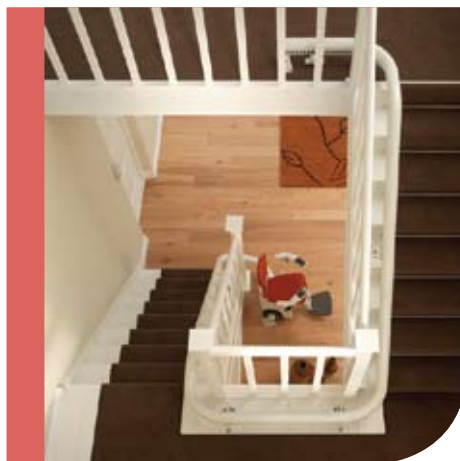

Versatility