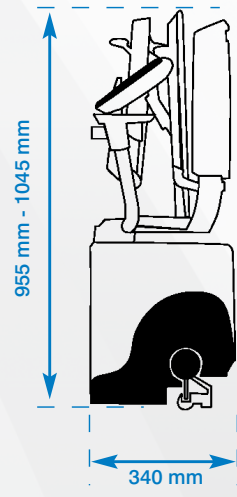

EXCELLENCE

The Flow rail: Engineering & Design Excellence.
The Flow chair rides on a single rail system on either side of your staircase.

The rail has been specially designed to stay very close to the edge of your staircase to maximize free space, as can be seen in the main image. The rail is only 8cm in diameter and four rail colours are available to ensure a pleasing match to your décor.

Effortless fold away in 1 easy step

Vinyl Upholstery

Fabric Upholstery

Rail Colours

Chair Dimensions

FRONT - Unfolded

SIDE - Unfolded

SIDE - Folded