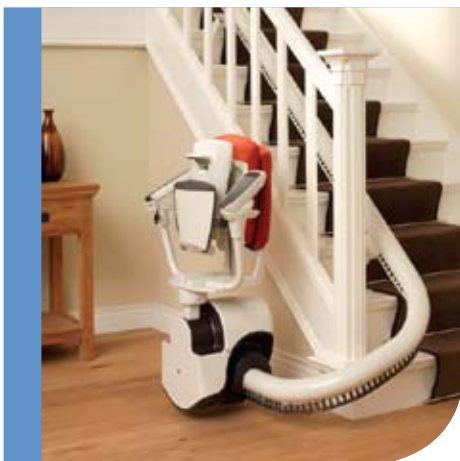

Elegance

Versatility

Excellence

ELEGANCE

Flow fits perfectly with the décor in your home and stands compact and ready to use.

You will have access to every floor at any time.

When not in use, the arms, seat and foot rest of Flow all fold away very simply.

To maximize floor space at the top and bottom of your staircase, the Flow rail can be extended to park the lift around the corner, as can be seen from the photographs. All of these features combine to make Flow a discreet addition to your home.

VERSATILITY

The unique versatility of Flow helps you get on and off the chair. Flow is available with either a manual or automatic power swivel option.

Where staircase width is a challenge, the 'Advanced Ride Monitoring System' of the powered swivel feature turns the chair and footrest to travel past the narrowest staircase sections. This is an exclusive feature of Flow and ensures that Flow is flexible on staircases as narrow as 61cm.

EXCELLENCE

The Flow rail: Engineering & Design Excellence.
The Flow chair rides on a single rail system on either side of your staircase.

The rail has been specially designed to stay very close to the edge of your staircase to maximize free space, as can be seen in the main image. The rail is only 8cm in diameter and four rail colours are available to ensure a pleasing match to your décor.