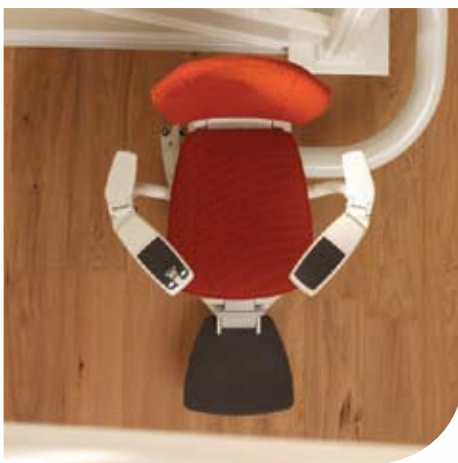

To maximize floor space at the top and bottom of your staircase, the Flow rail can be extended to park the lift around the corner, as can be seen from the photographs. All of these features combine to make Flow a discreet addition to your home.

EXCELLENCE

The Flow rail: Engineering & Design Excellence.
The Flow chair rides on a single rail system on either side of your staircase.

The rail has been specially designed to stay very close to the edge of your staircase to maximize free space, as can be seen in the main image. The rail is only 8cm in diameter and four rail colours are available to ensure a pleasing match to your décor.

New Zero Protrusion Vertical Rail

Where there is zero available space for a rail at the bottom, Flow can be installed with a rail that finishes on the first step.

Rail Option 4:

180° Parking Curve

Flow is equally at home on the inside of the staircase which also enables a neat parking curve to be placed at the bottom of the stairs.

SPECIAL FEATURES

Choice of three, simple to use, arm mounted joysticks (*as standard*)

Ergonomic rocker switch (*optional*)

Wall mounted call and send controls deliver Flow to you by remote control

The comfort and added security of wrap-around arms